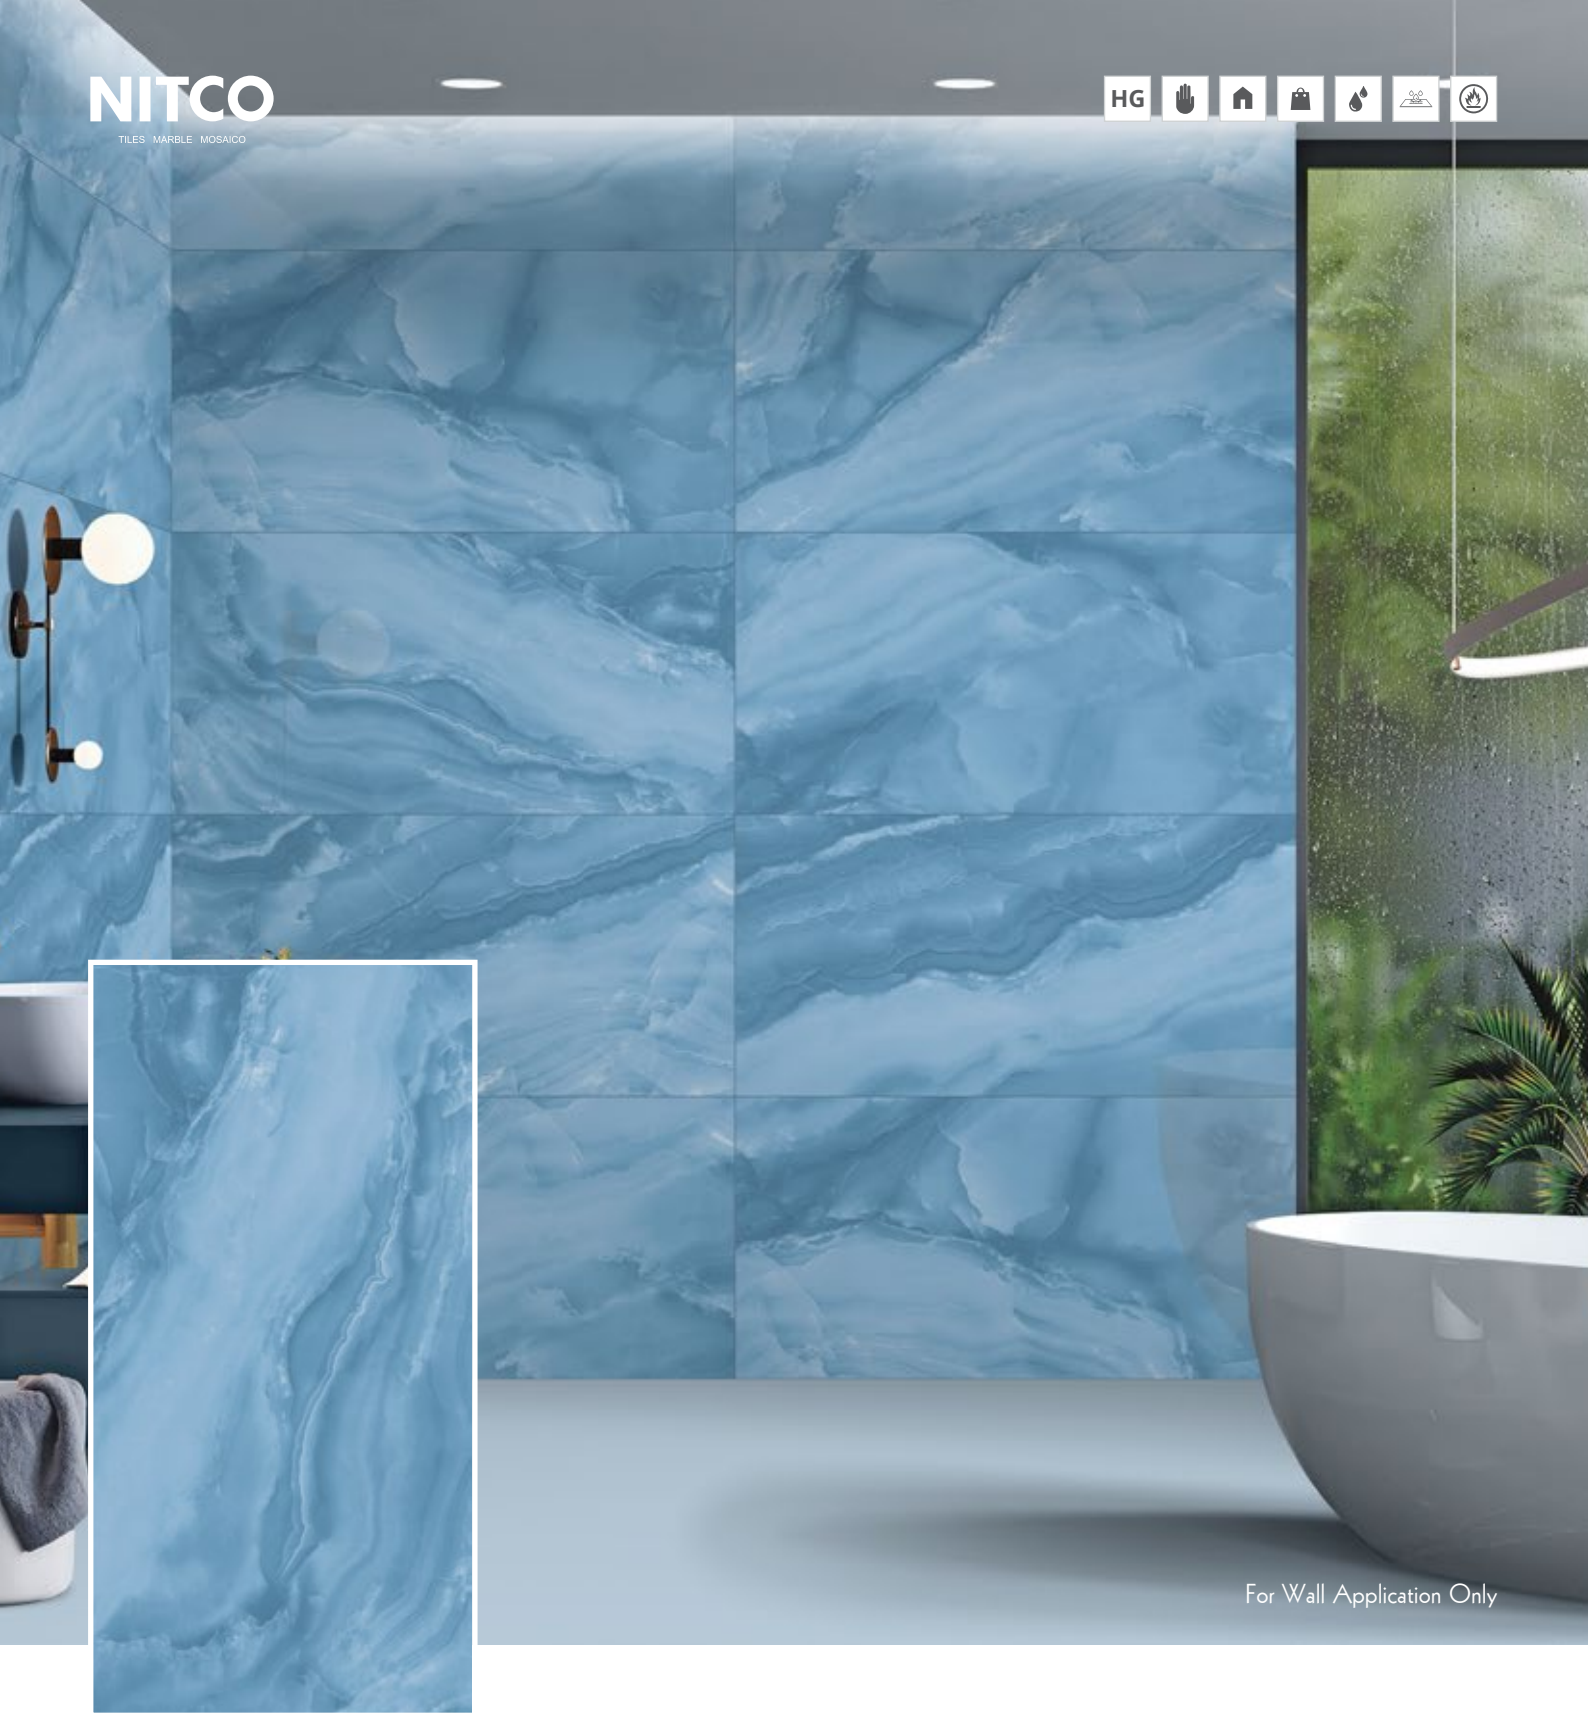

For Wall Application Only

BLUE STREAKS ONYX
High Gloss Finish

Random Faces