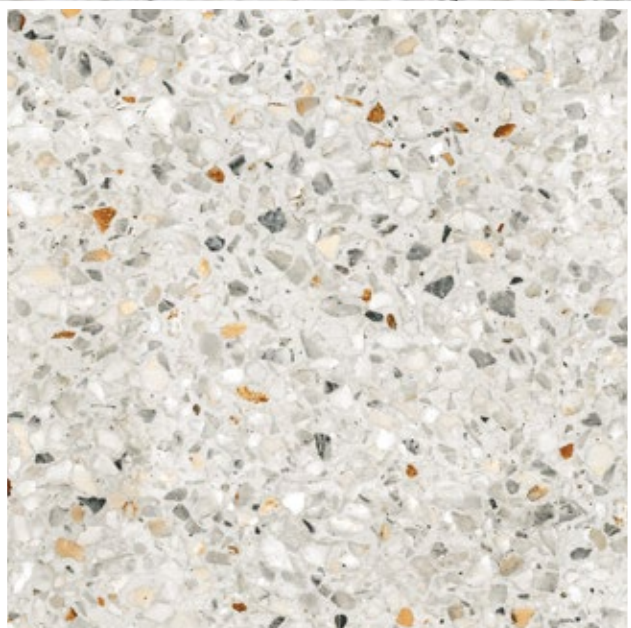

WHITE TERRAZZO
Matte Punch Finish

Available in size: 400x400mm | Random Faces