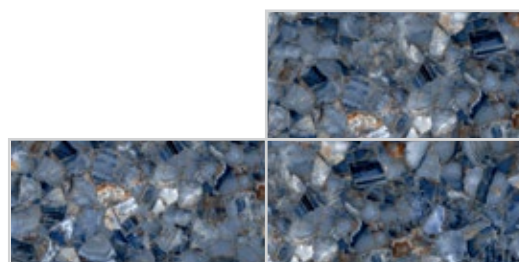

**NERO DORATO**  
High Glossy Finish

Random Faces

NITCO

TILES MARBLE MOSAICO

BABYLON  
Glossy Finish

Random Faces

**600x  
1200mm**

*Glazed Vitrified Tiles*