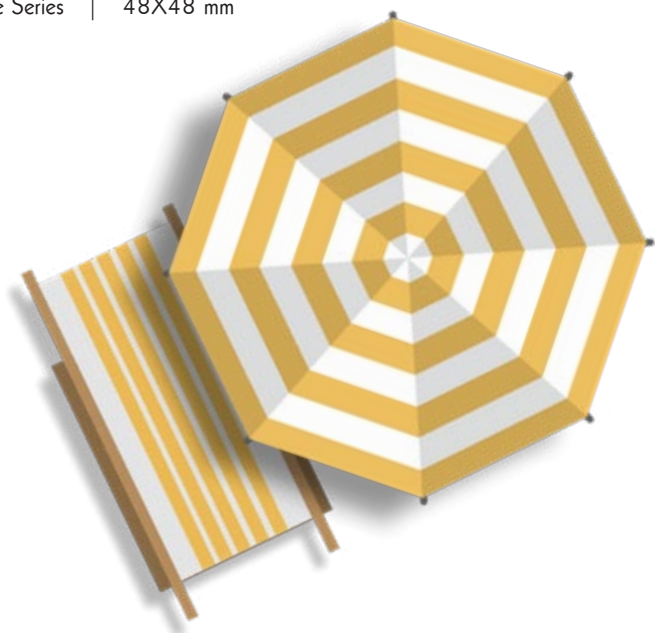

BLUE BLEND
Frizzle Series | 48X48 mm

* Checkers combinations are also available in blend (Random placed pixels)

**Blend will also have colour pixels placed randomly and shall not follow a fixed pattern