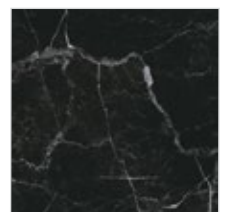

**CRUST PASEO WHITE**  
Satin Matte Finish | 300X300 mm

**MAGIC WHITE**

Glossy Super White Finish | 300X450 mm

CALYPSO BW LT  
Glossy Finish | 300X450 mm

CALYPSO BW DECOR  
Glossy Finish | 300X450 mm

CALYPSO BW DARK  
Glossy Finish | 300X450 mm