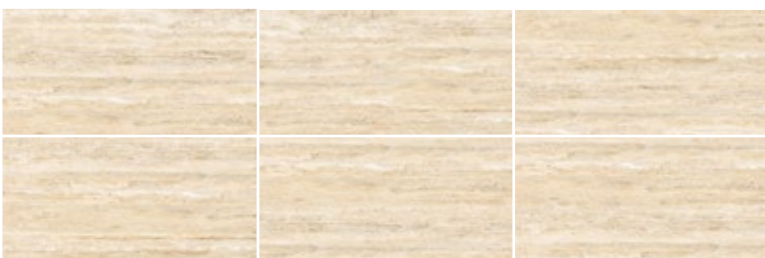

Random Faces