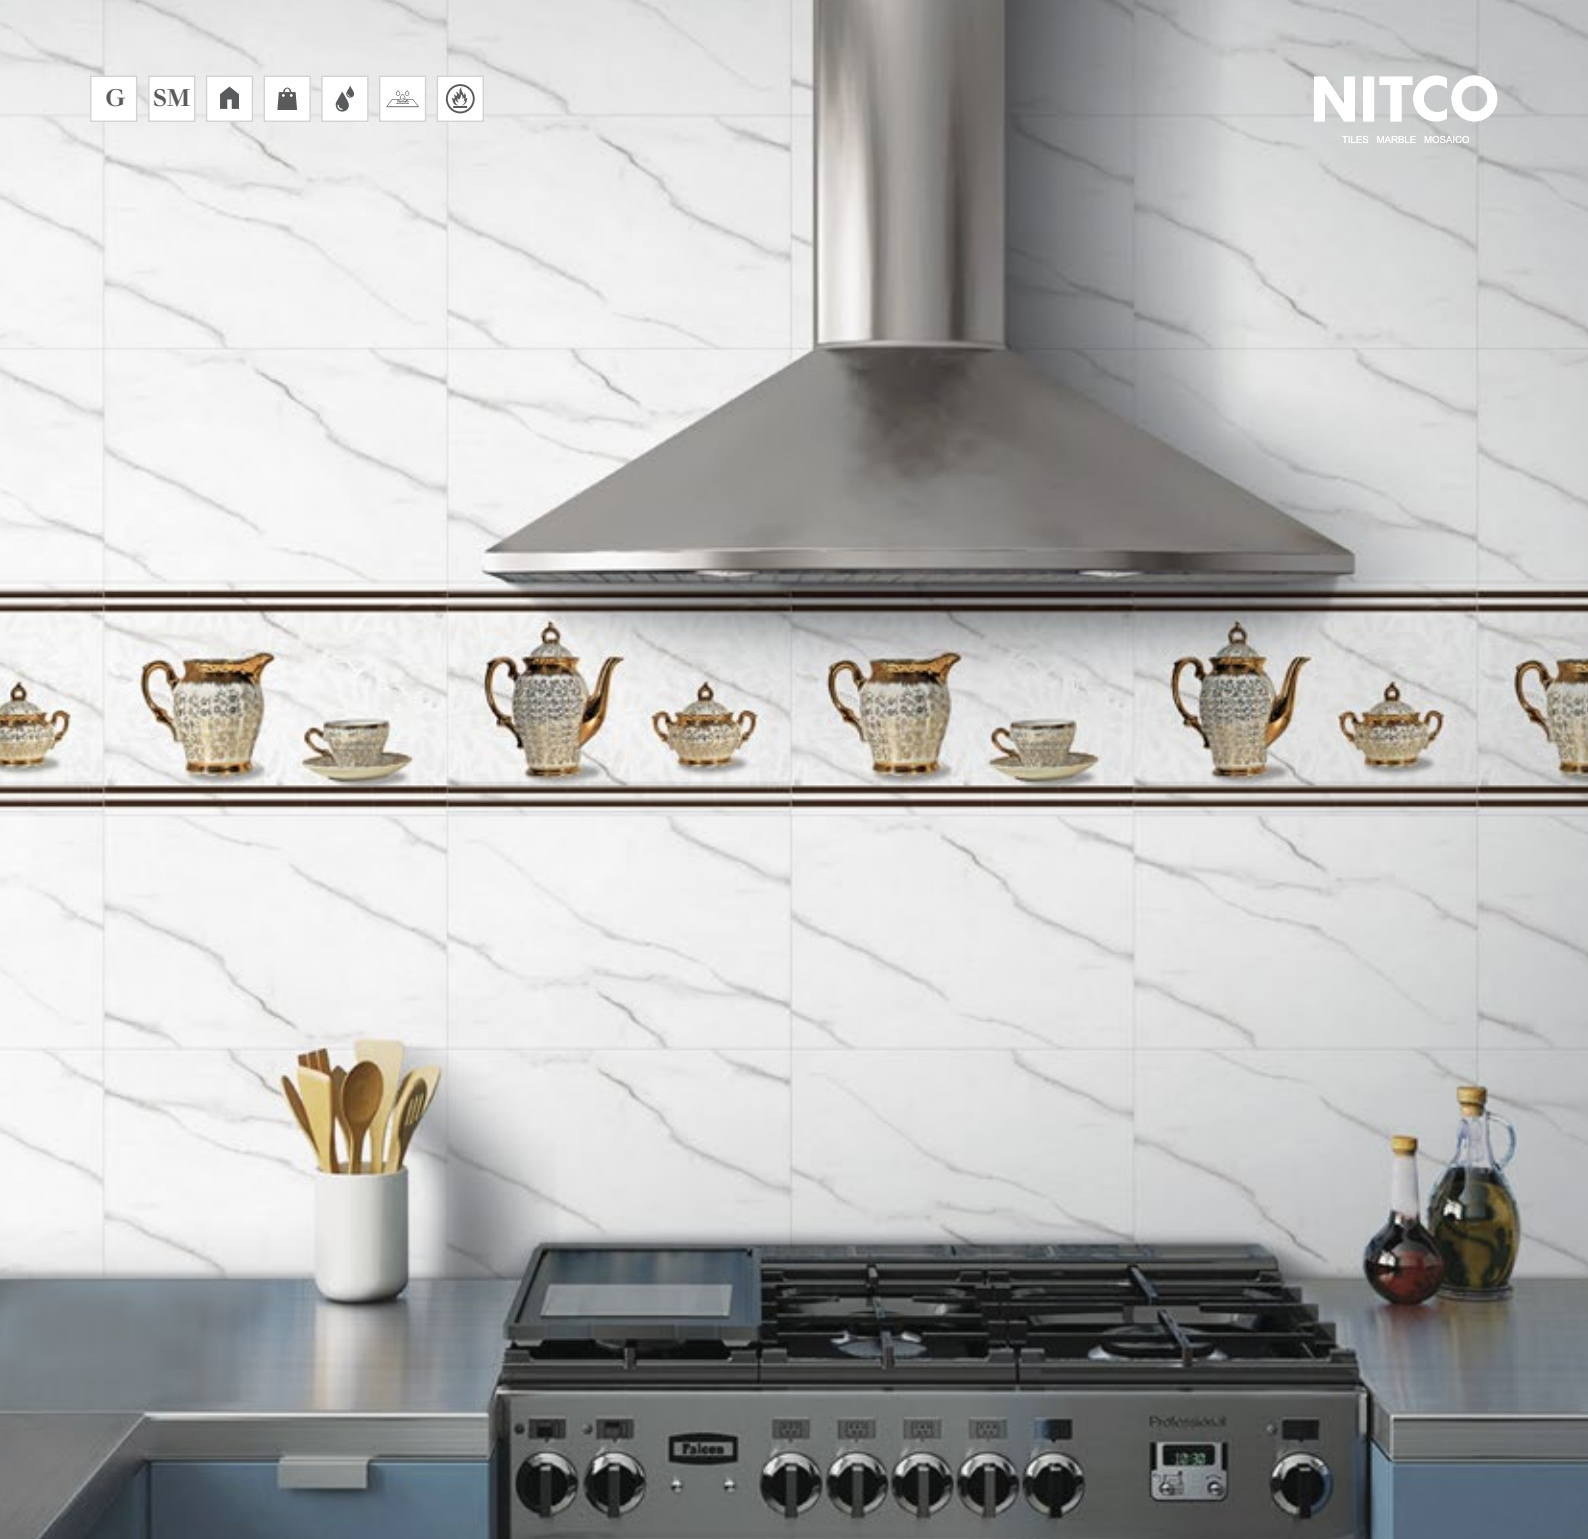

COASTER WHITE LT
Glossy Finish | 300X450 mm