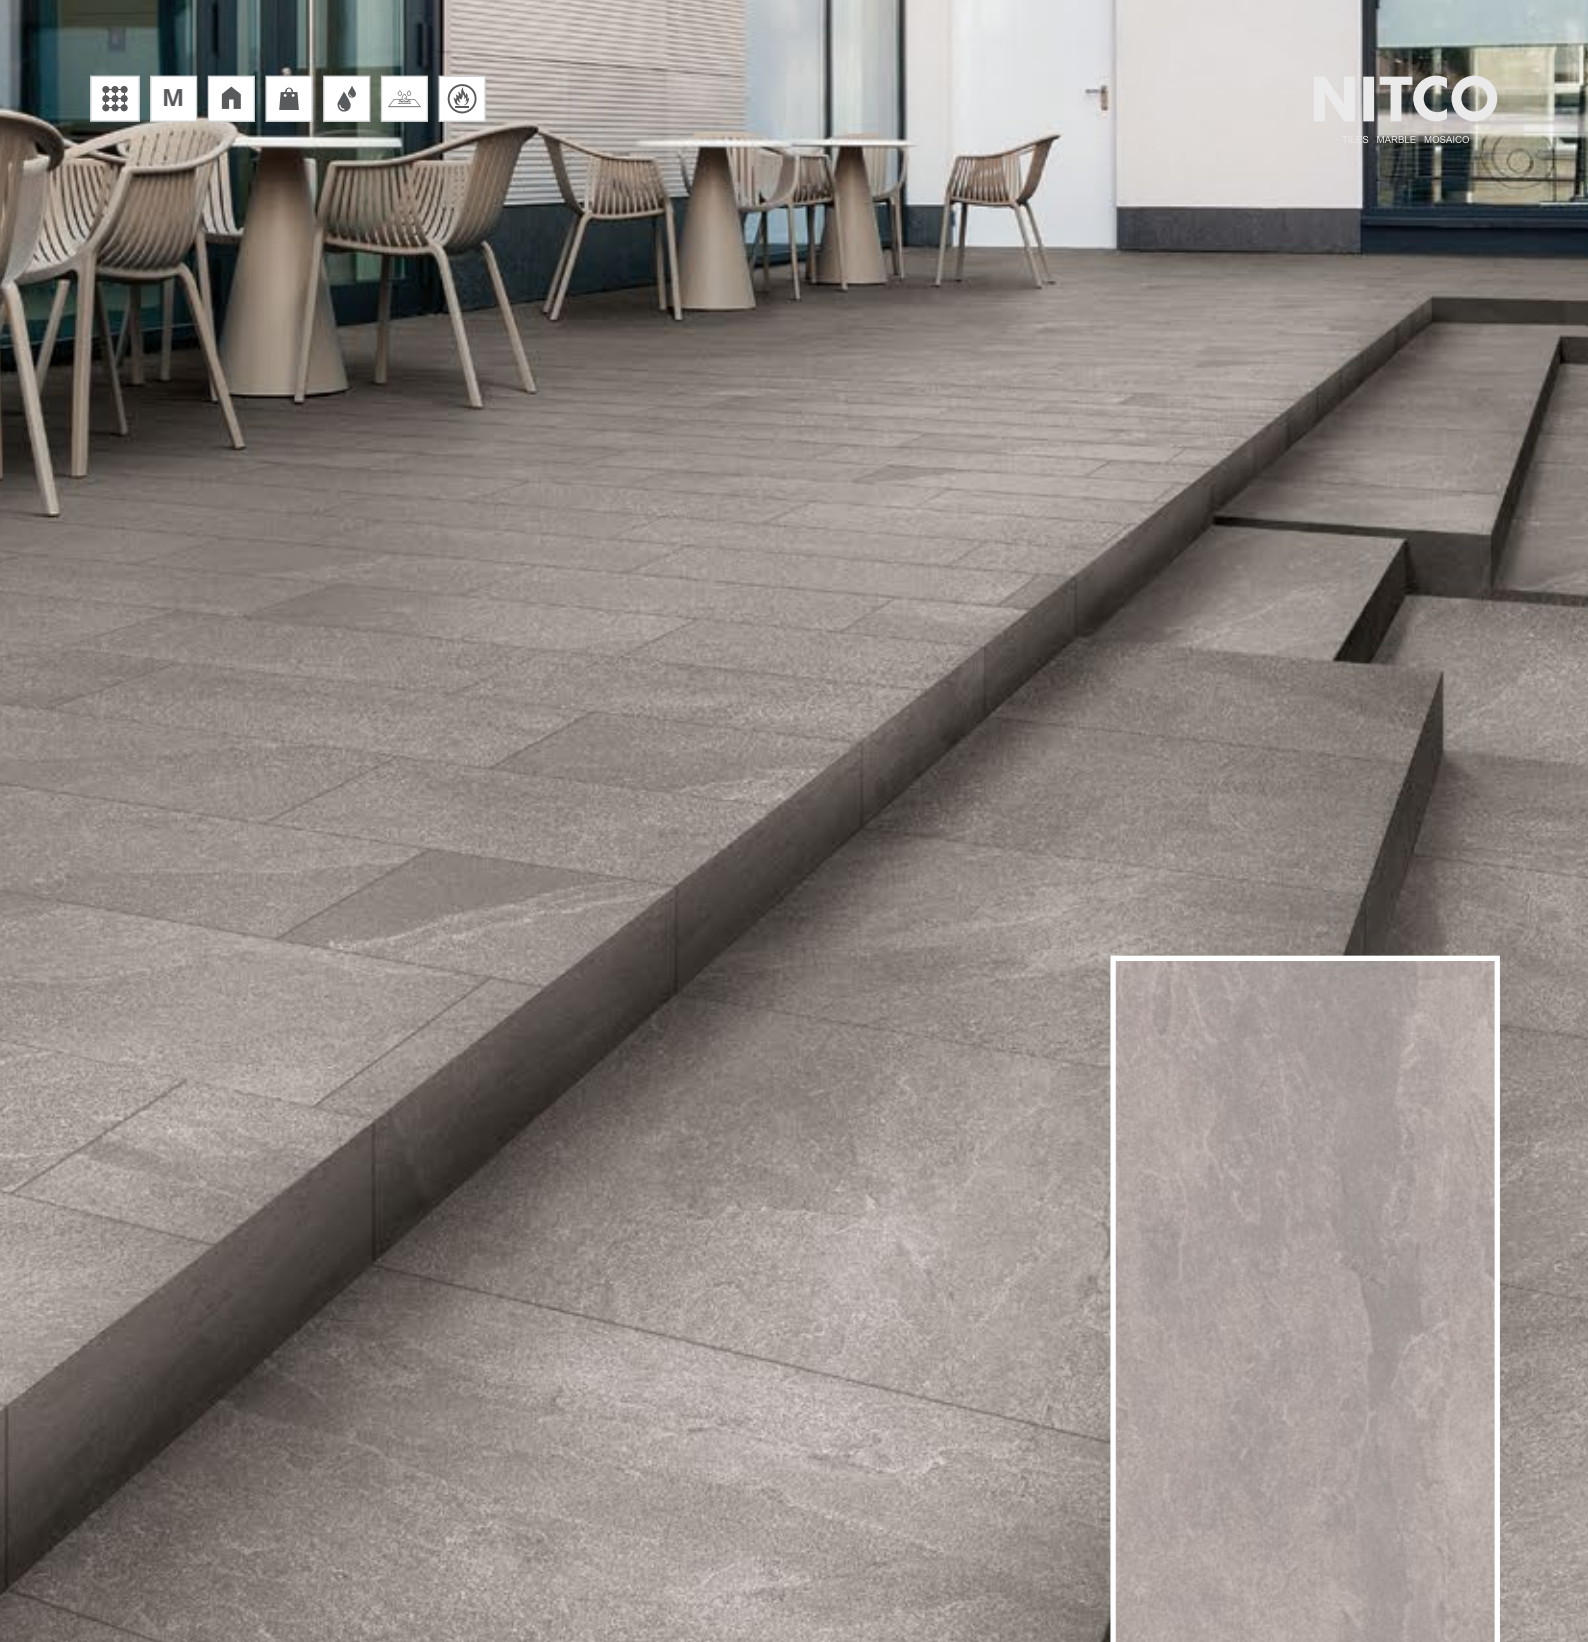

**NORDIC WHITE**  
Matte Punch Finish

Available in size: 600x1200mm & 600x600mm | **Random Faces**

**NORDIC BEIGE**  
Matte Punch Finish

**Random Faces**

**NORDIC SMOKE**  
Matte Punch Finish

Random Faces

**NORDIC BIANCO**  
Matte Punch Finish