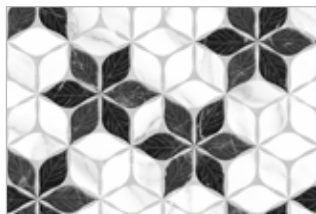

**CRUST PASEO WHITE**  
Satin Matte Finish | 300X300 mm

**MAGIC WHITE**

Glossy Super White Finish | 300X450 mm

CALYPSO BW LT  
Glossy Finish | 300X450 mm

CALYPSO BW DECOR  
Glossy Finish | 300X450 mm

CALYPSO BW DARK  
Glossy Finish | 300X450 mm