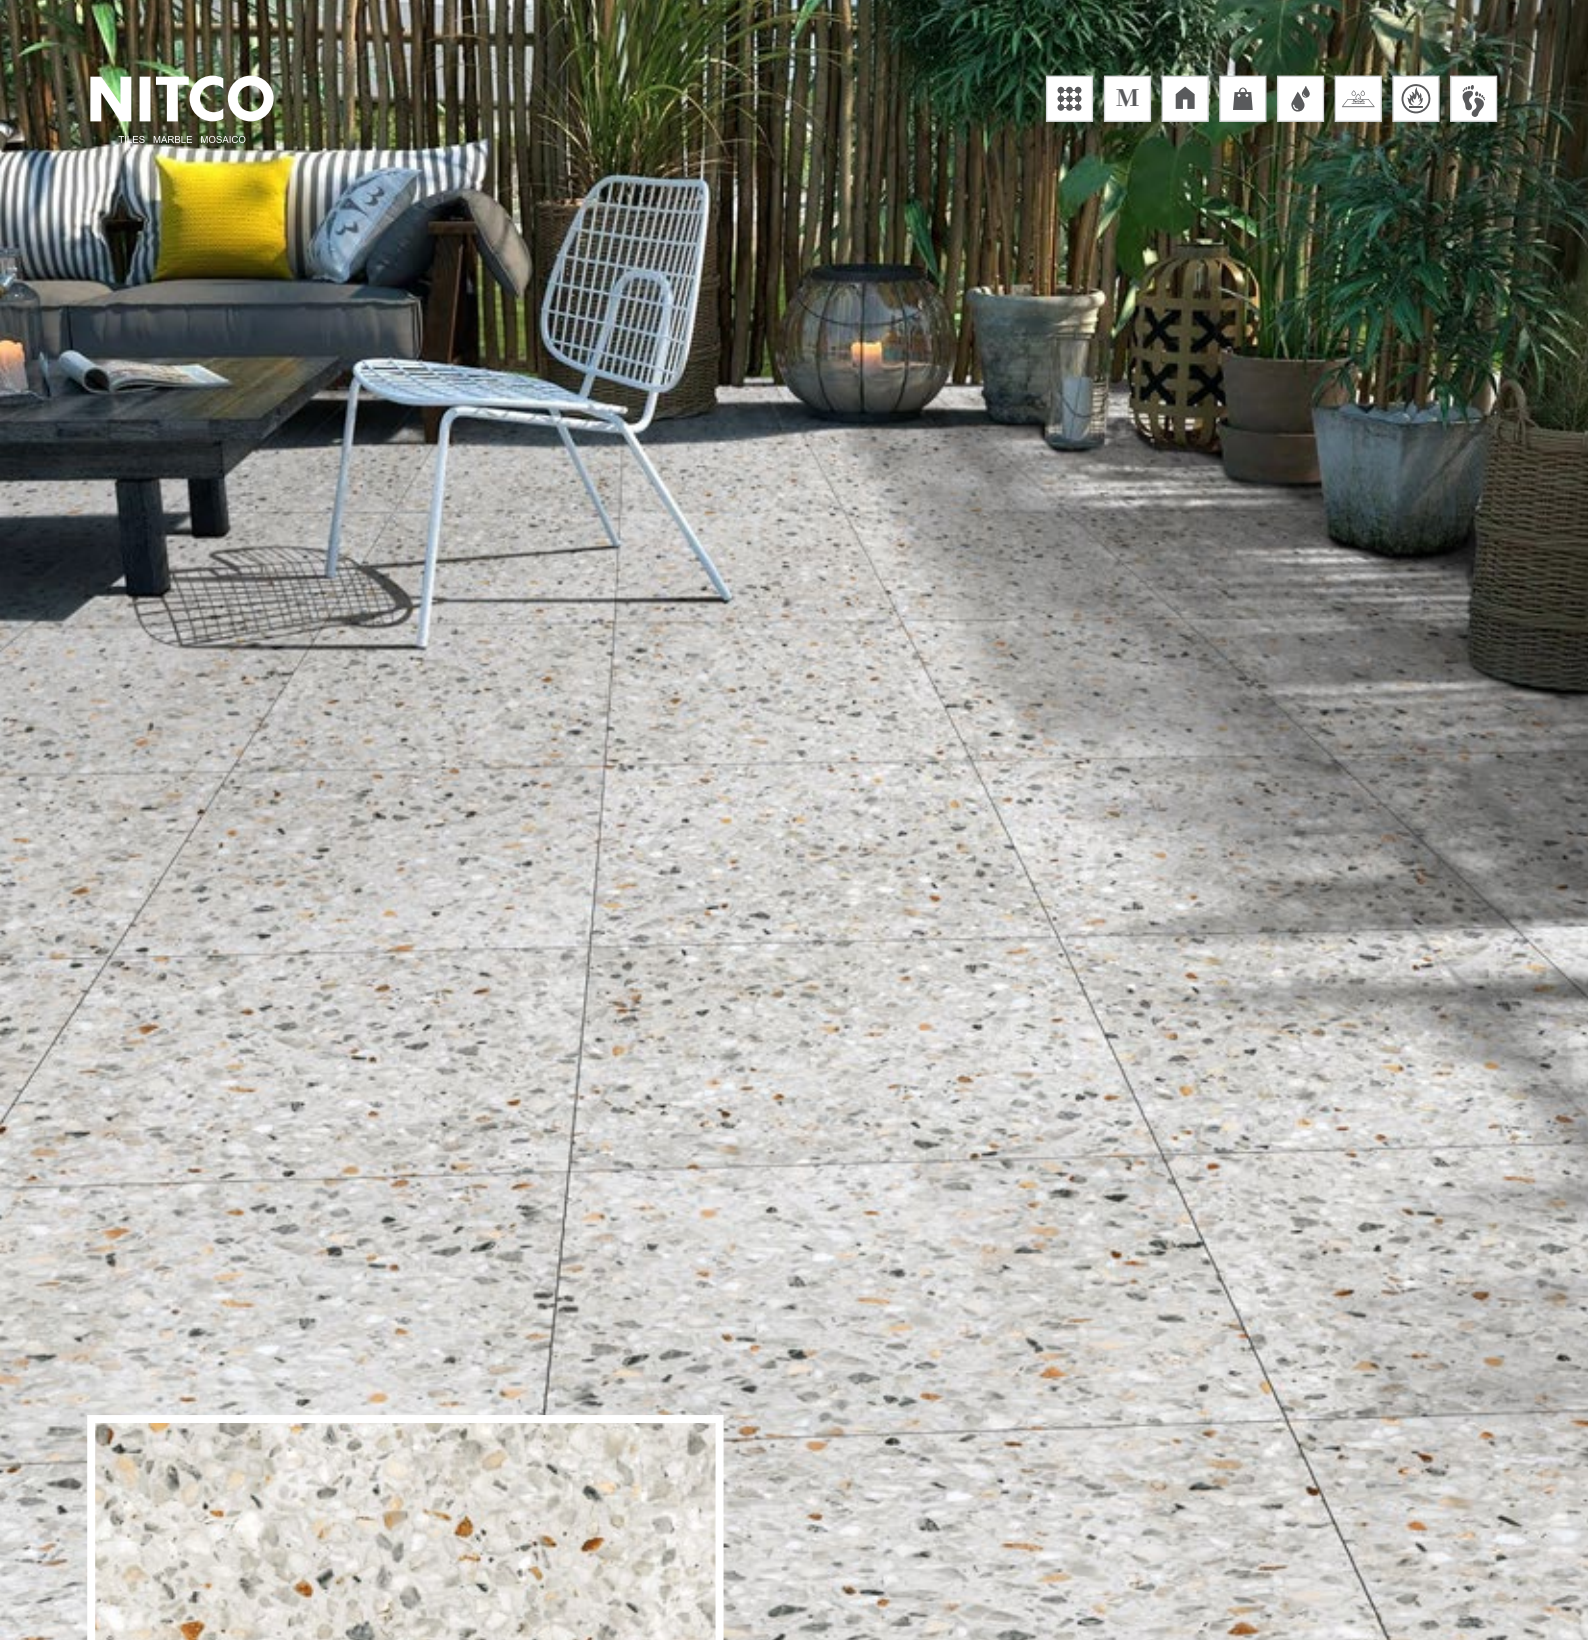

**CROSS STONE BEIGE**  
Available in size: 400x400mm | Matte Punch Finish

**WHITE TERRAZZO**  
Matte Punch Finish

Available in size: 400x400mm | Random Faces

CRUST BOTANIQUE  
Available in size: 300x300mm | Matte Punch Finish